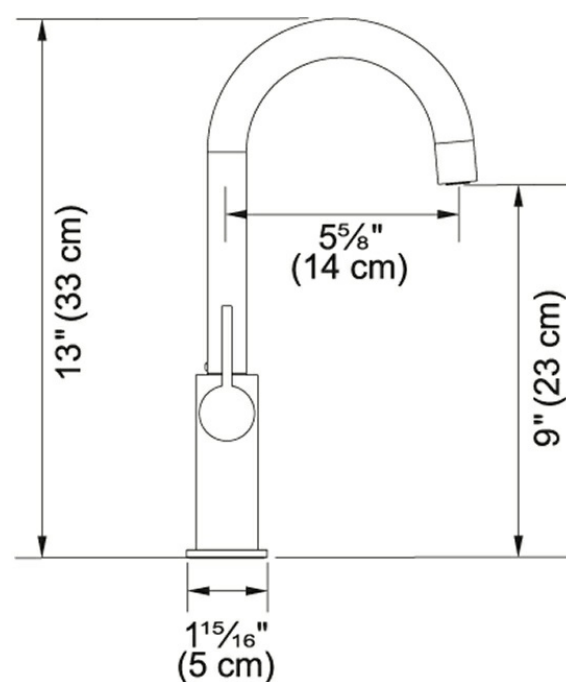

Product Picture

Technical Drawing

Product Information

Version	Bar/Prep
Spray Type	Full Stream
Faucet Operation	Side Lever
Flow Rate	1.75 gpm
Cartridge	Ceramic Cartridge
Where to buy	Showroom
Countertop hole diameter	1 3/8"